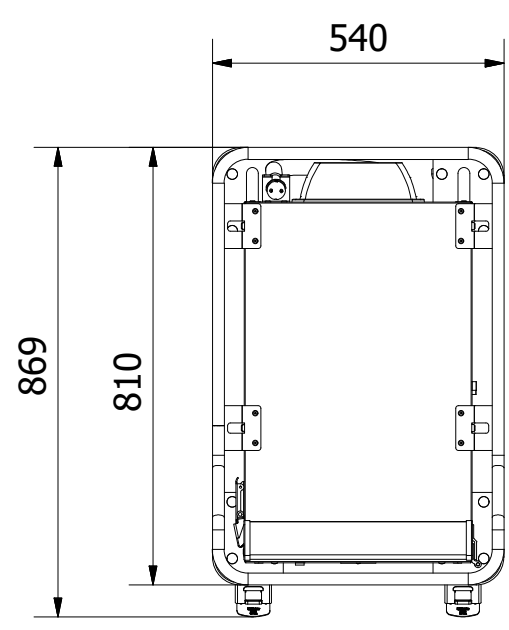

A-A (1:14)

Denna ritning är Scanboxs egendom och får ej utan vårt skriftliga medgivande ändras, kopieras eller delges annan firma eller person.
 This drawing is the property of ScanBox and shall not without our written consent in any way be altered, copied or communicated to any other company or person.

Tol. unless noted: ISO 2768-cl. Sharp edges broken	Designed by BL	Approved by	Date	Material	Date 2021-01-21	Scale 1:14
ScanBox				Description Ergo Line Combo HF06+HF06		Customer part nr
				Drawing nr / Art.nr. ELCFF66AA0E1R1SA		Revision 000